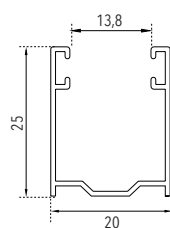

ART. GU2520
Guida in alluminio

20X25
mm