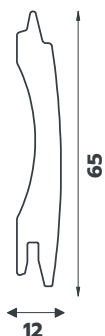

06

PANORAMICA

MORE BREATH TO YOUR HOME

 PRACAL

Sistemi oscuranti innovativi 

OVERVIEW INSULATED ROLLER SHUTTER SLAT

Material: Aluminum
Nominal size: 11.6 x 65mm
Max. recommended width:
2000mm

3 CONFIGURABLE DISTANCES BETWEEN SLATS

Hooks from:
- 0.5cm
- 1.5cm
- 2.7cm

TECHNICAL FEATURES

+ visibility

+ easy
installation

- noise

+ saving
energy

+ ventilation

+ luminosity