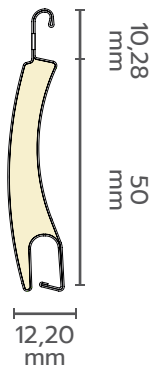

+ certified quality

+ energy saving

+ ventilation

+ brightness

Material: Aluminum
Nominal size: 12.20 x 50mm
Nominal sheet thickness: 0.36mm
Shutter weight for m²
Weight of the MD is 3.5kg ~
Weight of the HD is 5kg ~
Maximum recommended width: 4200mm
Bars for 1 m height: 20

Screwed cap

Stapled cap

Ariel®

THE ROLLER SHUTTER
WITH THE LARGEST SLOT

ALUMINUM ROLLER SHUTTER

MORE AIR MORE LIGHT

The new blind system made of insulated **aluminum profiles**, with large holes. With its **4x160mm** holes, gives a lot of more light and air in the house also when the shutter is down.